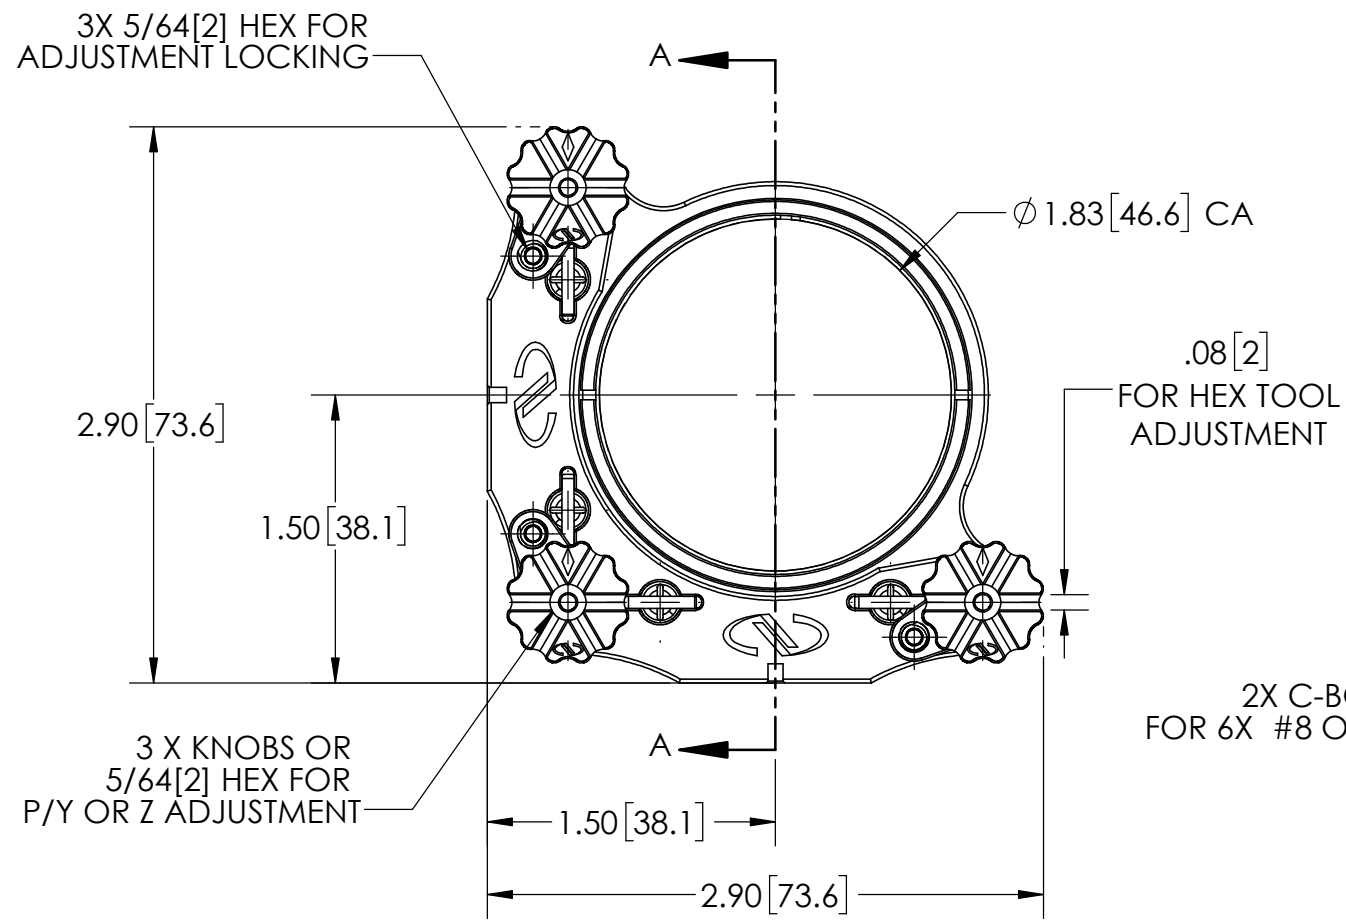

**MODEL ST200T-R2K
REAR LOAD, 2 KNOB ADJUSTORS**

**MODEL ST200T-R3K
REAR LOAD, 3 KNOB ADJUSTORS**