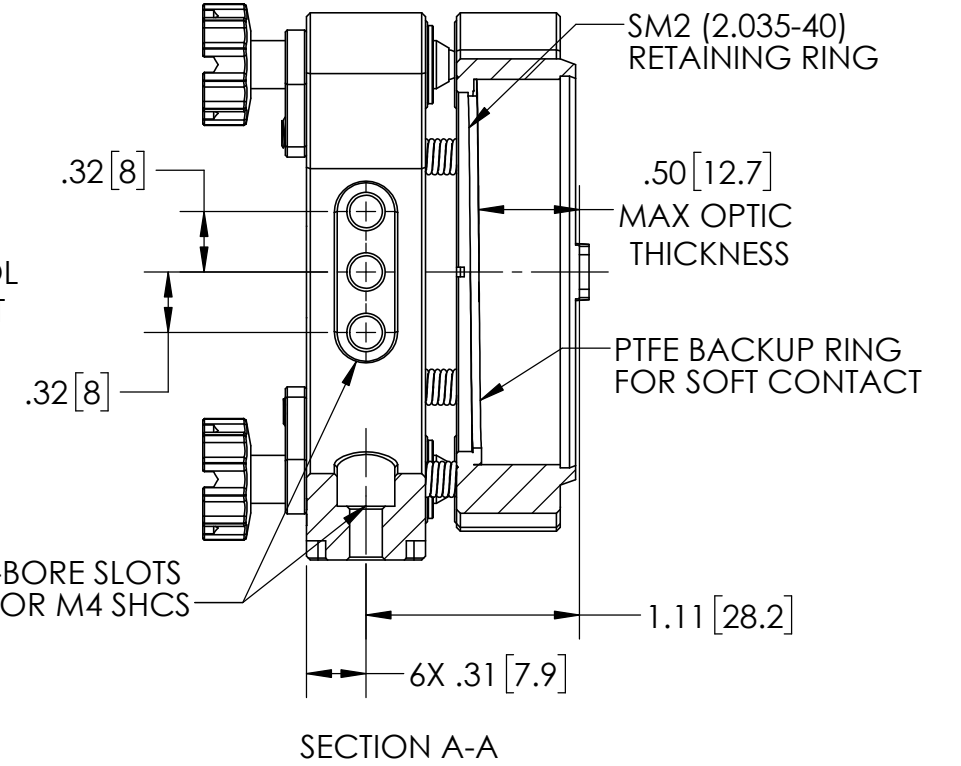

**MODEL ST200T-R2K
REAR LOAD, 2 KNOB ADJUSTORS**

**MODEL ST200T-R3K
REAR LOAD, 3 KNOB ADJUSTORS**